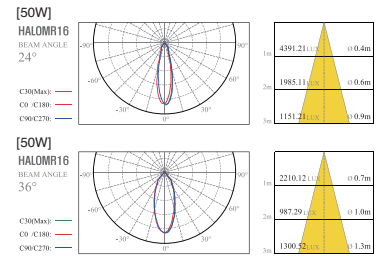

Distribution curve of luminous intensity