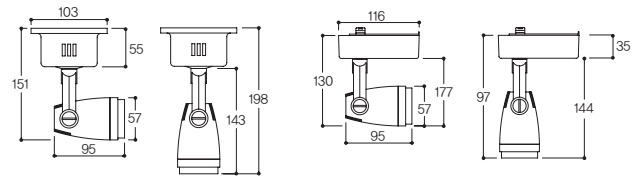

360 MR SPOT 트랙

Drawing

360 MR SPOT 직부