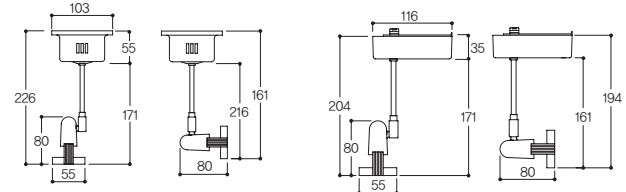

T SPOT 트랙

Drawing

T SPOT 직부