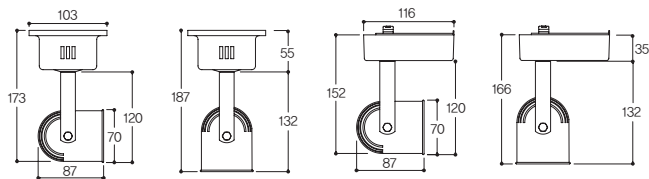

매니아 SPOT 트랙

Drawing

매니아 SPOT 직부