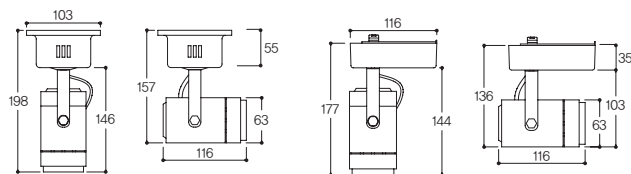

원통 MR SPOT 트랙

Drawing

원통 MR SPOT 직부