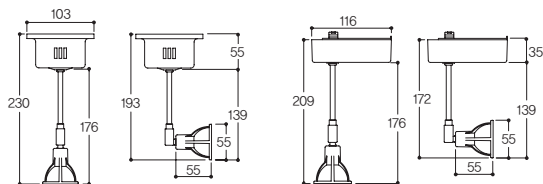

닥스 SPOT 트랙

Drawing

닥스 SPOT 직부