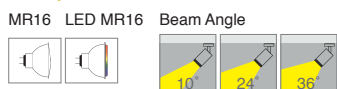

Halogen MR Spot Light

LFS-06.03

렌즈 SPOT

☐ White ☐ Black

Specification

Name	LFS-06.03
Size	Ø76×H152
Lamp	HALOGEN MR16(GU5.3) 50W/ LED MR16(GU5.3)
Material	BODY: ALUMINUM, STEEL DRIVER BOX: PC

Drawing

Lamp