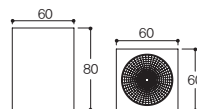

LFS-06.12

네모 MR SPOT (AC-MR)

☐ White ☒ Black

Specification

Name LFS-06.12
Size W60×D60×H80
Lamp MR16(GU5.3) 50W [220V 전용]
Material BODY: STEEL

Lamp

MR16 **Beam Angle**

[220V 전용]

OSRAM PHILIPS

Drawing

Distribution curve of luminous intensity

LFC-06.11

네모 MR 직부 (AC-MR)

☐ White ☒ Black

Specification

Name LFC-06.11
Size W60×D60×H80
Lamp HALOGEN MR16(GU5.3) 50W [220V 전용]
Material BODY: STEEL

Lamp

MR16 **Beam Angle**

[220V 전용]

OSRAM PHILIPS

Drawing

Distribution curve of luminous intensity