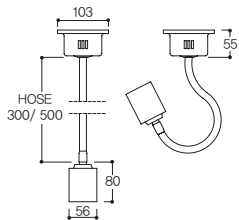

Drawing

서클 MR 자바라 SPOT 직부