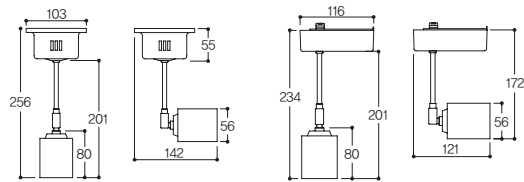

서클 MR SPOT 트랙

Drawing

서클 MR SPOT 직부