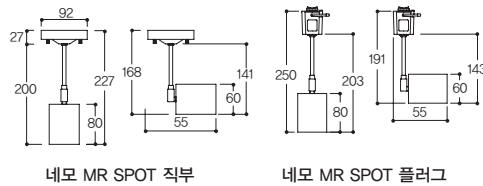

LFS-06.12

네모 MR SPOT (AC-MR)

☐ White ☒ Black

Specification

Name LFS-06.12
Size W60×D60×H80
Lamp MR16(GU5.3) 50W [220V 전용]
Material BODY: STEEL

Lamp

MR16 **Beam Angle**

[220V 전용]

OSRAM PHILIPS

Drawing

Distribution curve of luminous intensity

LFC-06.11

네모 MR 직부 (AC-MR)

☐ White ☒ Black

Specification

Name LFC-06.11
Size W60×D60×H80
Lamp HALOGEN MR16(GU5.3) 50W [220V 전용]
Material BODY: STEEL

Lamp

MR16 **Beam Angle**

[220V 전용]

OSRAM PHILIPS

Drawing

Distribution curve of luminous intensity