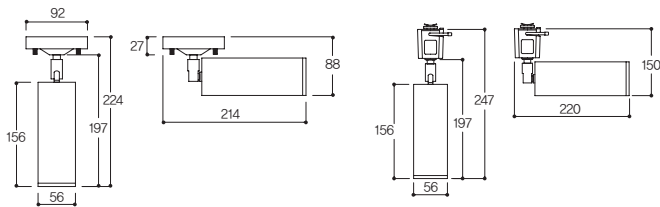

서클 MR SPOT (안정기 내장) 플러그

Drawing

서클 MR SPOT (안정기 내장) 직부