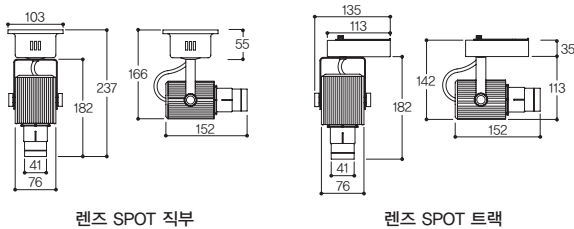

Halogen MR Spot Light

LFS-06.03

렌즈 SPOT

☐ White ☐ Black

Specification

Name	LFS-06.03
Size	Ø76×H152
Lamp	HALOGEN MR16(GU5.3) 50W/ LED MR16(GU5.3)
Material	BODY: ALUMINUM, STEEL DRIVER BOX: PC

Drawing

Lamp