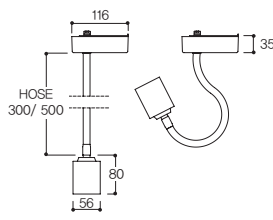

서클 MR 자바라 SPOT 트랙