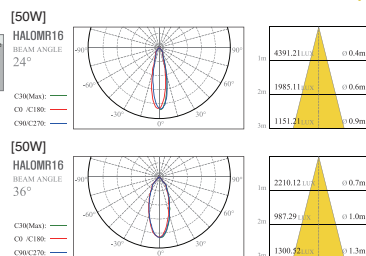

### Lamp

LED MR16

Beam Angle

### Distribution curve of luminous intensity