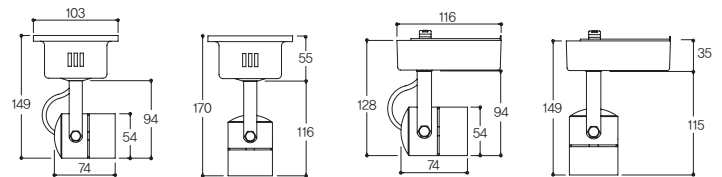

원원 SPOT 트랙

Drawing

원원 SPOT 직부